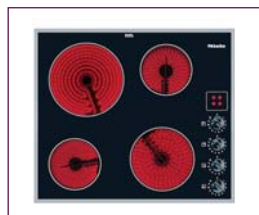

#### Hob

W 57.4 cm  
Flat stainless steel rim  
Rotary controls  
Total cooking zones 4  
Power levels 1-12  
Residual heat indicators  
Overheating protection  
Flat stainless steel rim  
Residual heat indicators  
Overheating protection